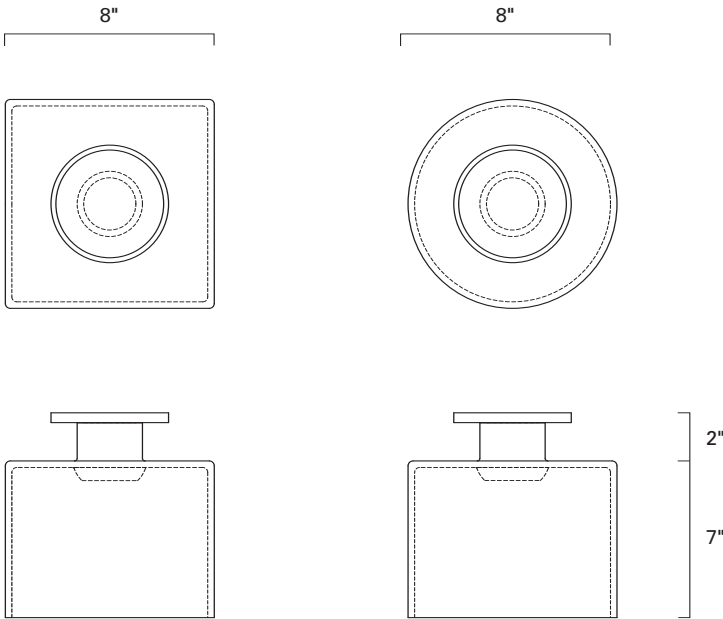

# sOMa<sup>c</sup>

by David Singer +  
Frank Neidhardt

SHADE	SIZE	SHADE COLOR	METAL FINISH	LAMPING	CARTON/WEIGHT	CUSTOM
Handblown Glass	8" Diameter	Grey or Aubergine	Satin Hairline Grey Anodized or Polished Grey Anodized	100 Watt Clear G40	2/10 lbs	Call
	8" Square	Chilled Clear				