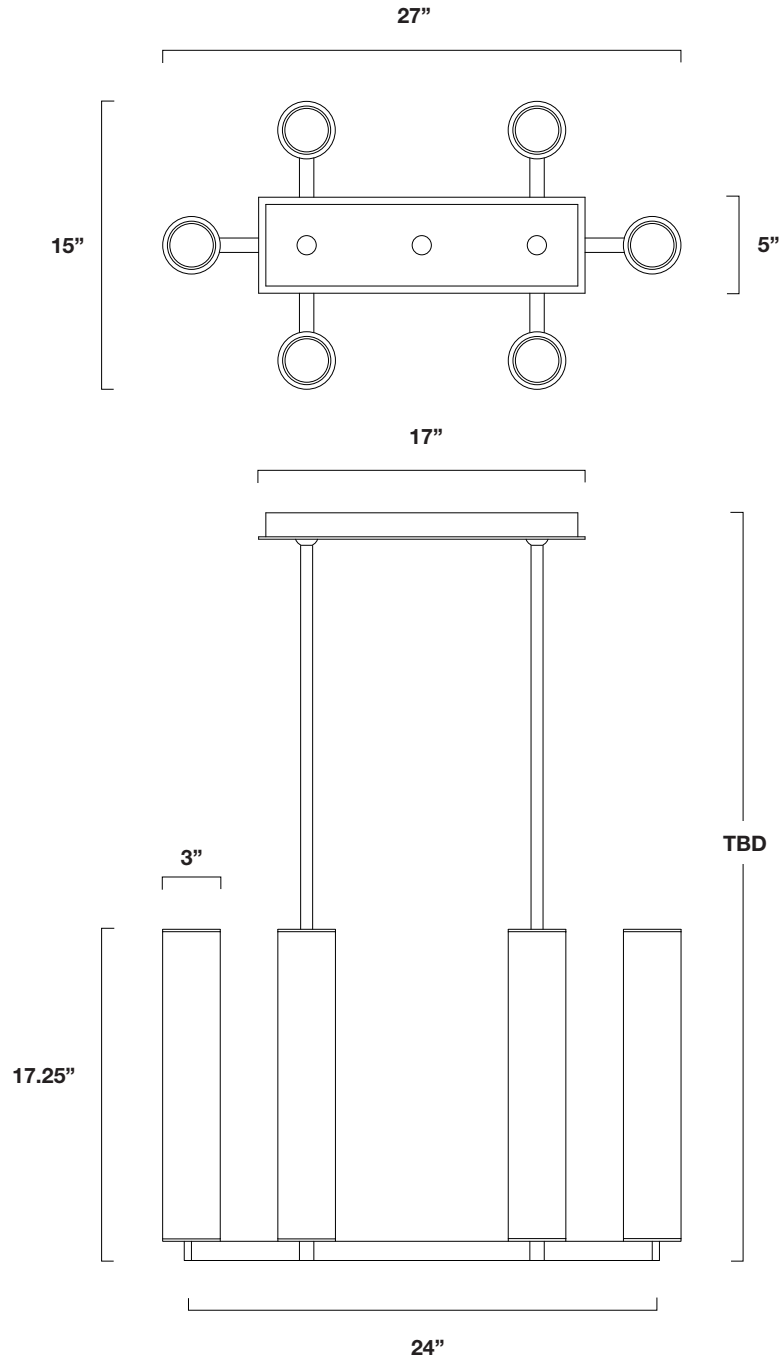

# Link P6

**SIZE**  
15" x 27"

**SHADE**  
Handblown Glass or  
Fabric on Acrylic

**SHADE COLOR**  
White Cased or Choice  
of (4) Stock Fabrics on  
White Acrylic

**METAL FINISH**  
Satin Hairline Silver  
Anodized or Satin  
Bronze Anodized or  
Polished Chrome

**LAMPING**  
(6) 13Watt (2GX7) or  
(6) 18Watt (2G11)

**CARTON / WEIGHT**  
2/15 lbs

**CUSTOM**  
Call

PROJECT NAME
PROJECT NUMBER
AREA
ISSUE DATE
ITEM NUMBER
QTY
ITEM DESCRIPTION