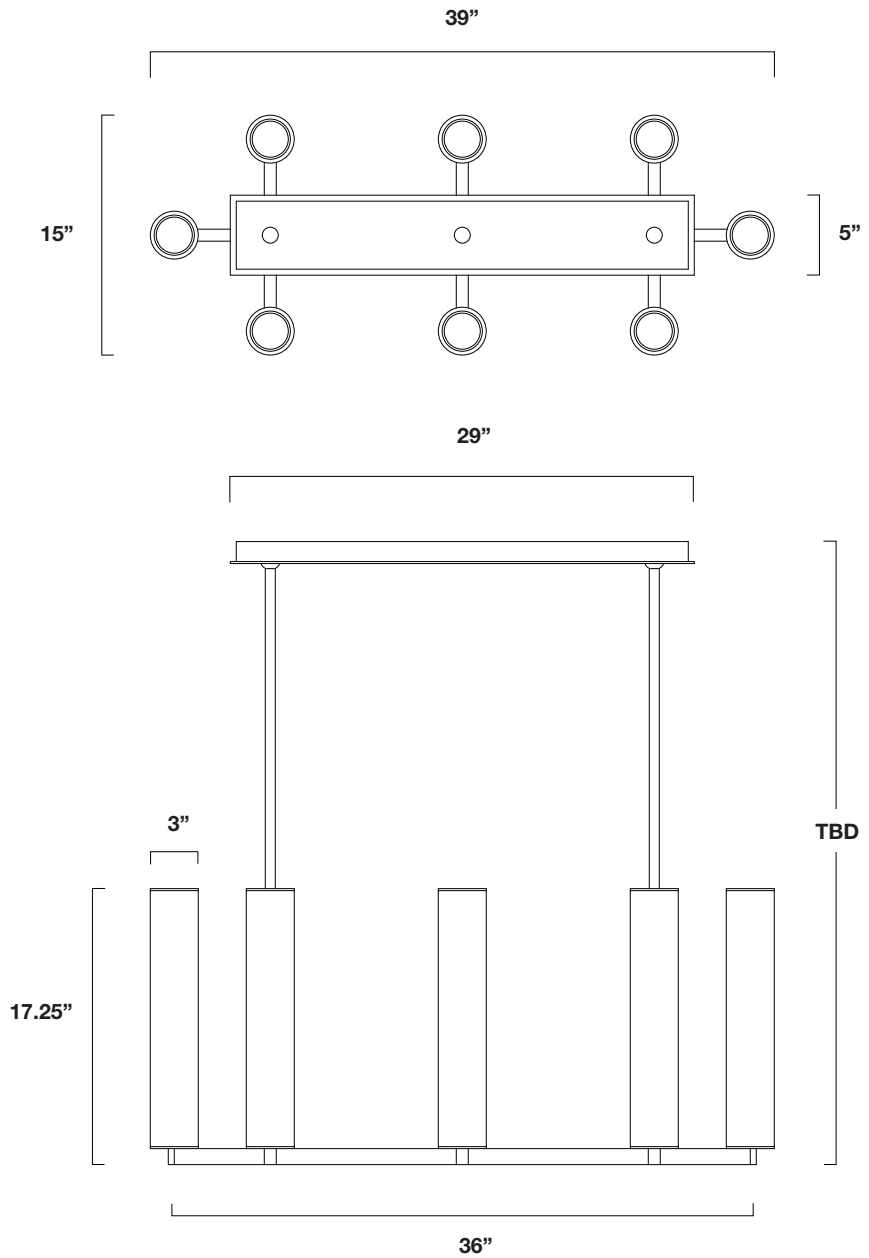

# Link P8

**SIZE**  
15" x 39"

**SHADE**  
Handblown Glass or  
Fabric on Acrylic

**SHADE COLOR**  
White Cased or Choice  
of (4) Stock Fabrics on  
White Acrylic

**METAL FINISH**  
Satin Hairline Silver  
Anodized or Satin  
Bronze Anodized or  
Polished Chrome

**LAMPING**  
(8) 13Watt (2GX7) or  
(8) 18Watt (2G11)

**CARTON / WEIGHT**  
2/15 lbs

**CUSTOM**  
Call

PROJECT NAME
PROJECT NUMBER
AREA
ISSUE DATE
ITEM NUMBER
QTY
ITEM DESCRIPTION