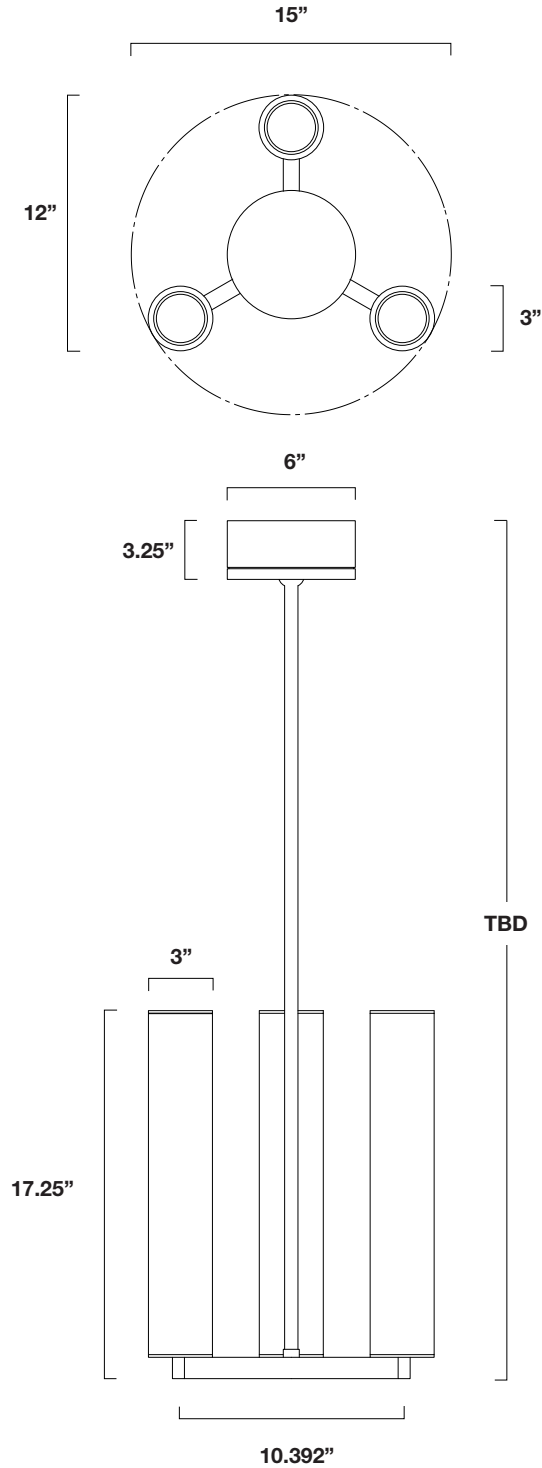

# Link P3

**SIZE**  
15" Diameter

**SHADE**  
Handblown Glass or  
Fabric on Acrylic

**SHADE COLOR**  
White Cased or Choice  
of (4) Stock Fabrics on  
White Acrylic

**METAL FINISH**  
Satin Hairline Silver  
Anodized or Satin  
Bronze Anodized or  
Polished Chrome

**LAMPING**  
(3) 13Watt (2GX7) or  
(3) 18Watt (2G11)

**CARTON / WEIGHT**  
2/15 lbs

**CUSTOM**  
Call

PROJECT NAME
PROJECT NUMBER
AREA
ISSUE DATE
ITEM NUMBER
QTY
ITEM DESCRIPTION

# Link P5

**SIZE**  
15" Diameter

**SHADE**  
Handblown Glass or  
Fabric on Acrylic

**SHADE COLOR**  
White Cased or Choice  
of (4) Stock Fabrics on  
White Acrylic

**METAL FINISH**  
Satin Hairline Silver  
Anodized or Satin  
Bronze Anodized or  
Polished Chrome

# Link P6

**SIZE**  
15" x 27"

**SHADE**  
Handblown Glass or  
Fabric on Acrylic

**SHADE COLOR**  
White Cased or Choice  
of (4) Stock Fabrics on  
White Acrylic

**METAL FINISH**  
Satin Hairline Silver  
Anodized or Satin  
Bronze Anodized or  
Polished Chrome