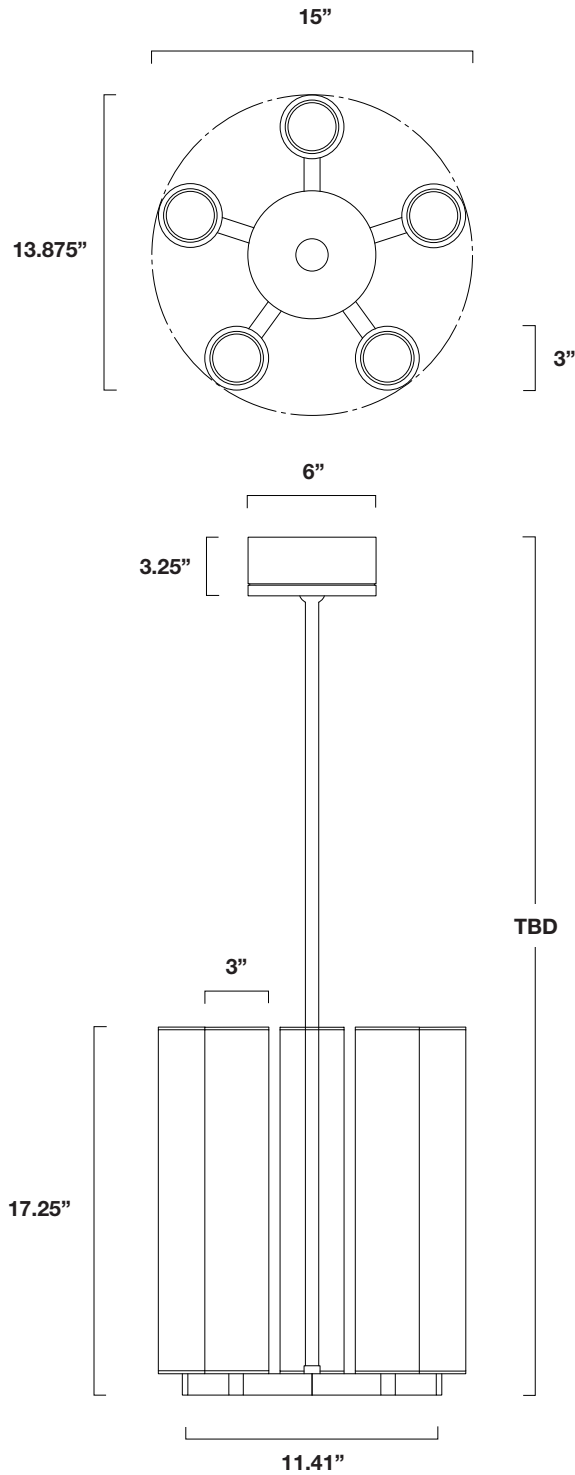

**LAMPING**  
(3) 13Watt (2GX7) or  
(3) 18Watt (2G11)

**CARTON / WEIGHT**  
2/15 lbs

**CUSTOM**  
Call

PROJECT NAME
PROJECT NUMBER
AREA
ISSUE DATE
ITEM NUMBER
QTY
ITEM DESCRIPTION

# Link P5

**SIZE**  
15" Diameter

**SHADE**  
Handblown Glass or  
Fabric on Acrylic

**SHADE COLOR**  
White Cased or Choice  
of (4) Stock Fabrics on  
White Acrylic

**METAL FINISH**  
Satin Hairline Silver  
Anodized or Satin  
Bronze Anodized or  
Polished Chrome

**LAMPING**  
(5) 13Watt (2GX7) or  
(5) 18Watt (2G11)

**CARTON / WEIGHT**  
2/15 lbs

**CUSTOM**  
Call

PROJECT NAME
PROJECT NUMBER
AREA
ISSUE DATE
ITEM NUMBER
QTY
ITEM DESCRIPTION

# Link P6

**SIZE**  
15" x 27"

**SHADE**  
Handblown Glass or  
Fabric on Acrylic

**SHADE COLOR**  
White Cased or Choice  
of (4) Stock Fabrics on  
White Acrylic

**METAL FINISH**  
Satin Hairline Silver  
Anodized or Satin  
Bronze Anodized or  
Polished Chrome