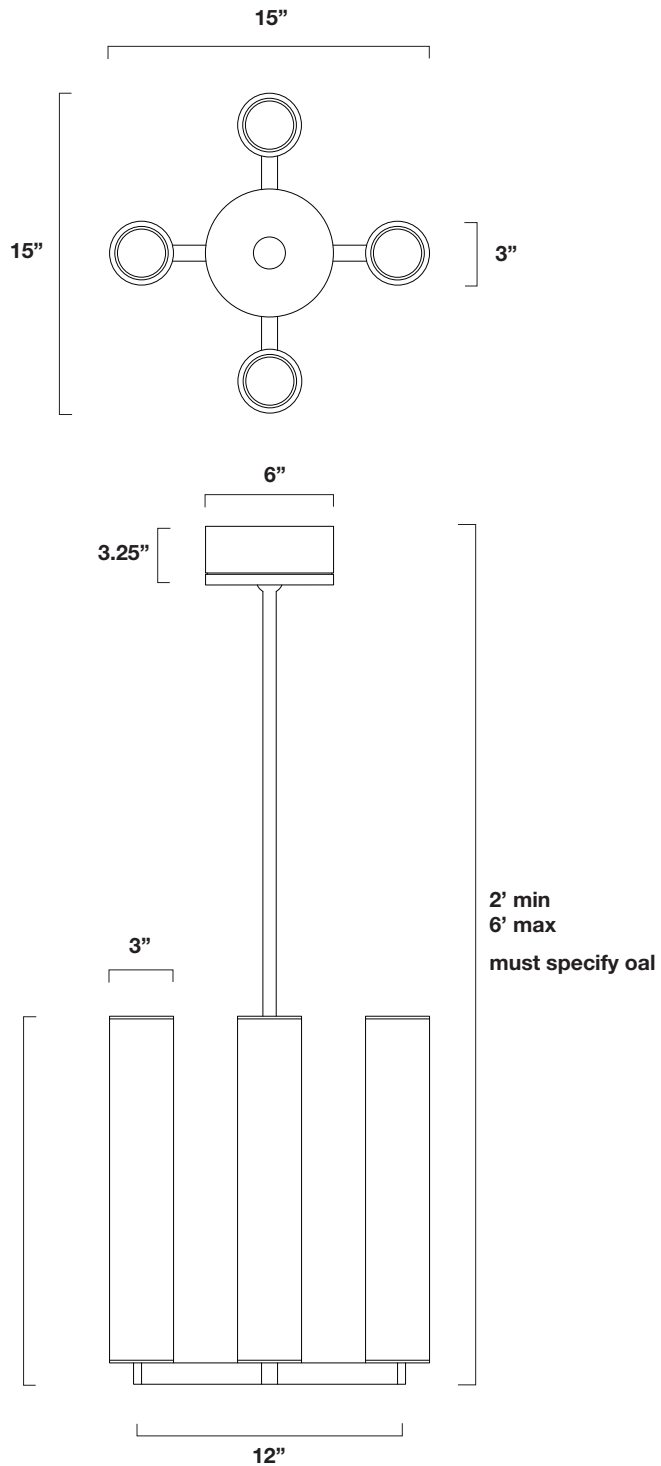

Link P4

SIZE
15" Diameter

SHADE
Handblown Glass or
Fabric on Acrylic

SHADE COLOR
White Cased or
Choice of (4) Stock
Fabrics on White Acrylic

METAL FINISH
Satin Hairline
Silver Anodized or
Satin Bronze Anodized or
Polished Chrome

LAMPING
(4) 13Watt (2GX7) or
(4) 18Watt (2G11)

CARTON / WEIGHT
2/15 lbs

CUSTOM
Call

Stock Fabrics include choice of:
Linda Parchment, Laura White, Anna Tan or Laura Beige

PROJECT NAME
PROJECT NUMBER
AREA
ISSUE DATE
ITEM NUMBER
QTY
ITEM DESCRIPTION